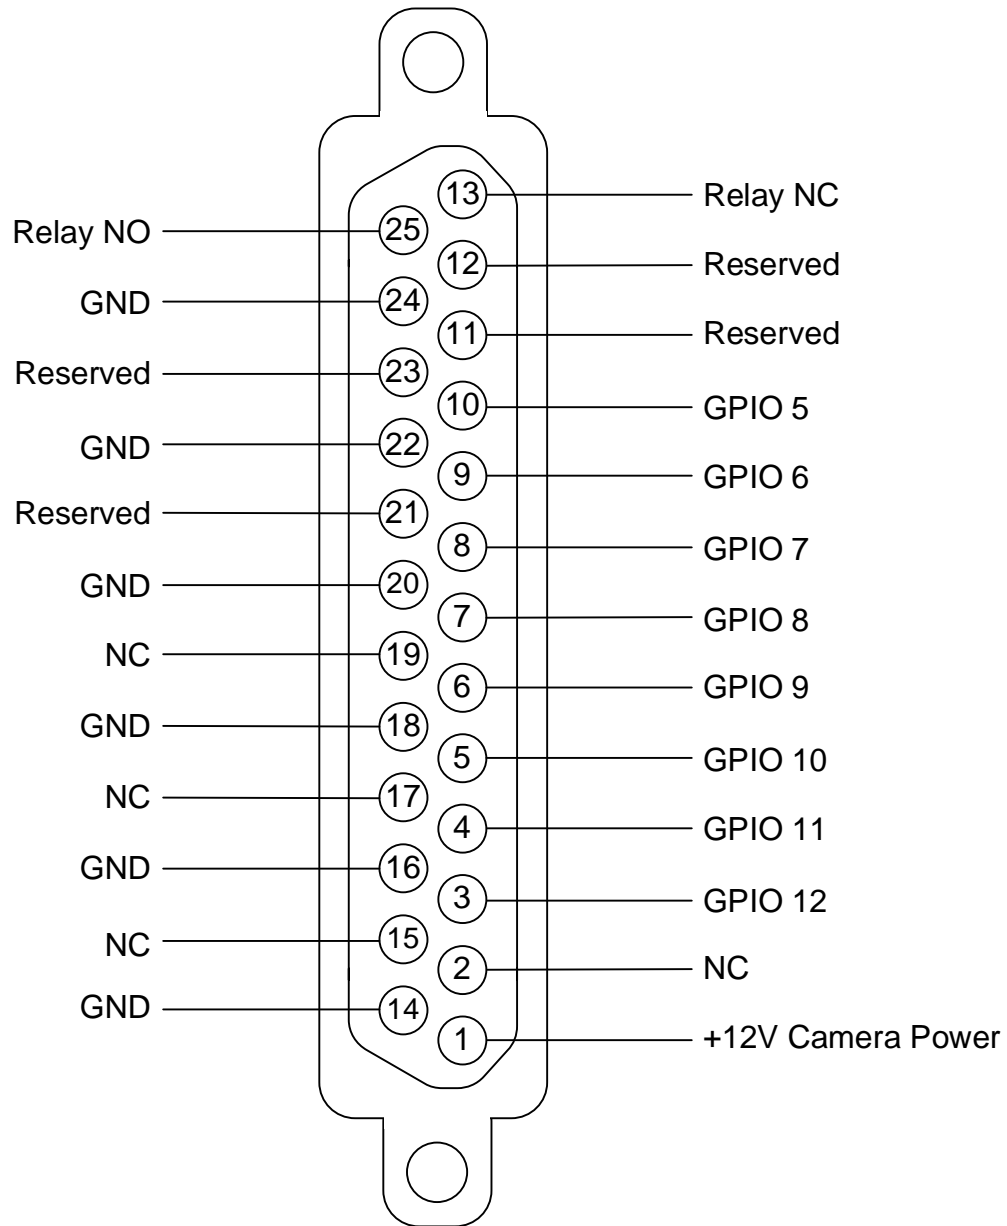

Looking into connector
on Nexeon CL

Molex Micro D 25
83614-9012

Title: Nexeon CL Trigger Connector

Drawing Revision: 2.0

Drawing Date: 4/17/06

dp dPict
IMAGING, INC.